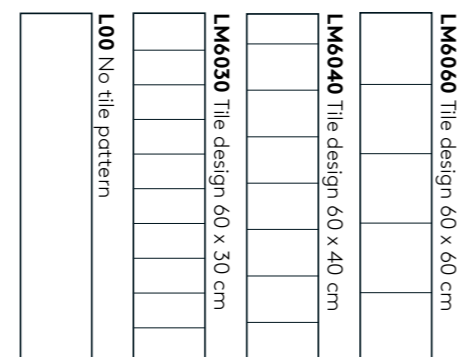

LM-design | 1,8 mm, grey or white grout line.

Lids come in three versions: black stone, neutral white, and sawcut oak.

Forming part of the complete Fibo system, these covers can be glued or fixed to the top of the cistern box.