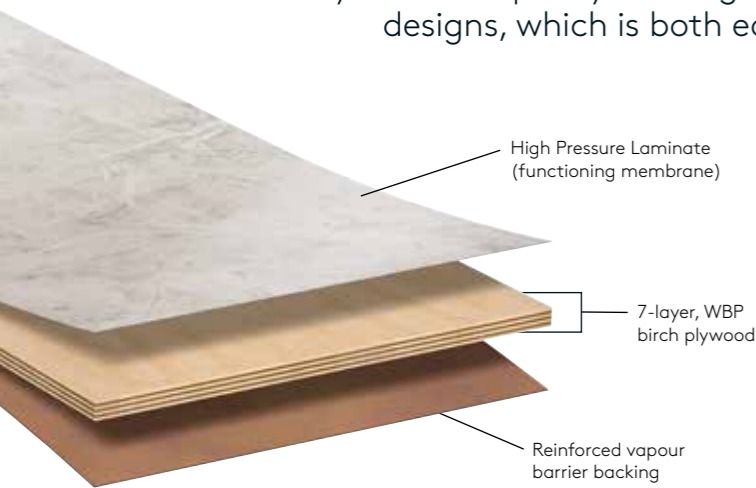

Fitting accessories for Kitchen Board: Anodised aluminium | Profiles supplied in lengths of 580mm or 2400mm.

Fibo | The cost efficient and smarter solution

The smart way to transform your wall

Fibos wall system is a quality Norwegian product, manufactured in contemporary designs, which is both easy and cost-effective to use.