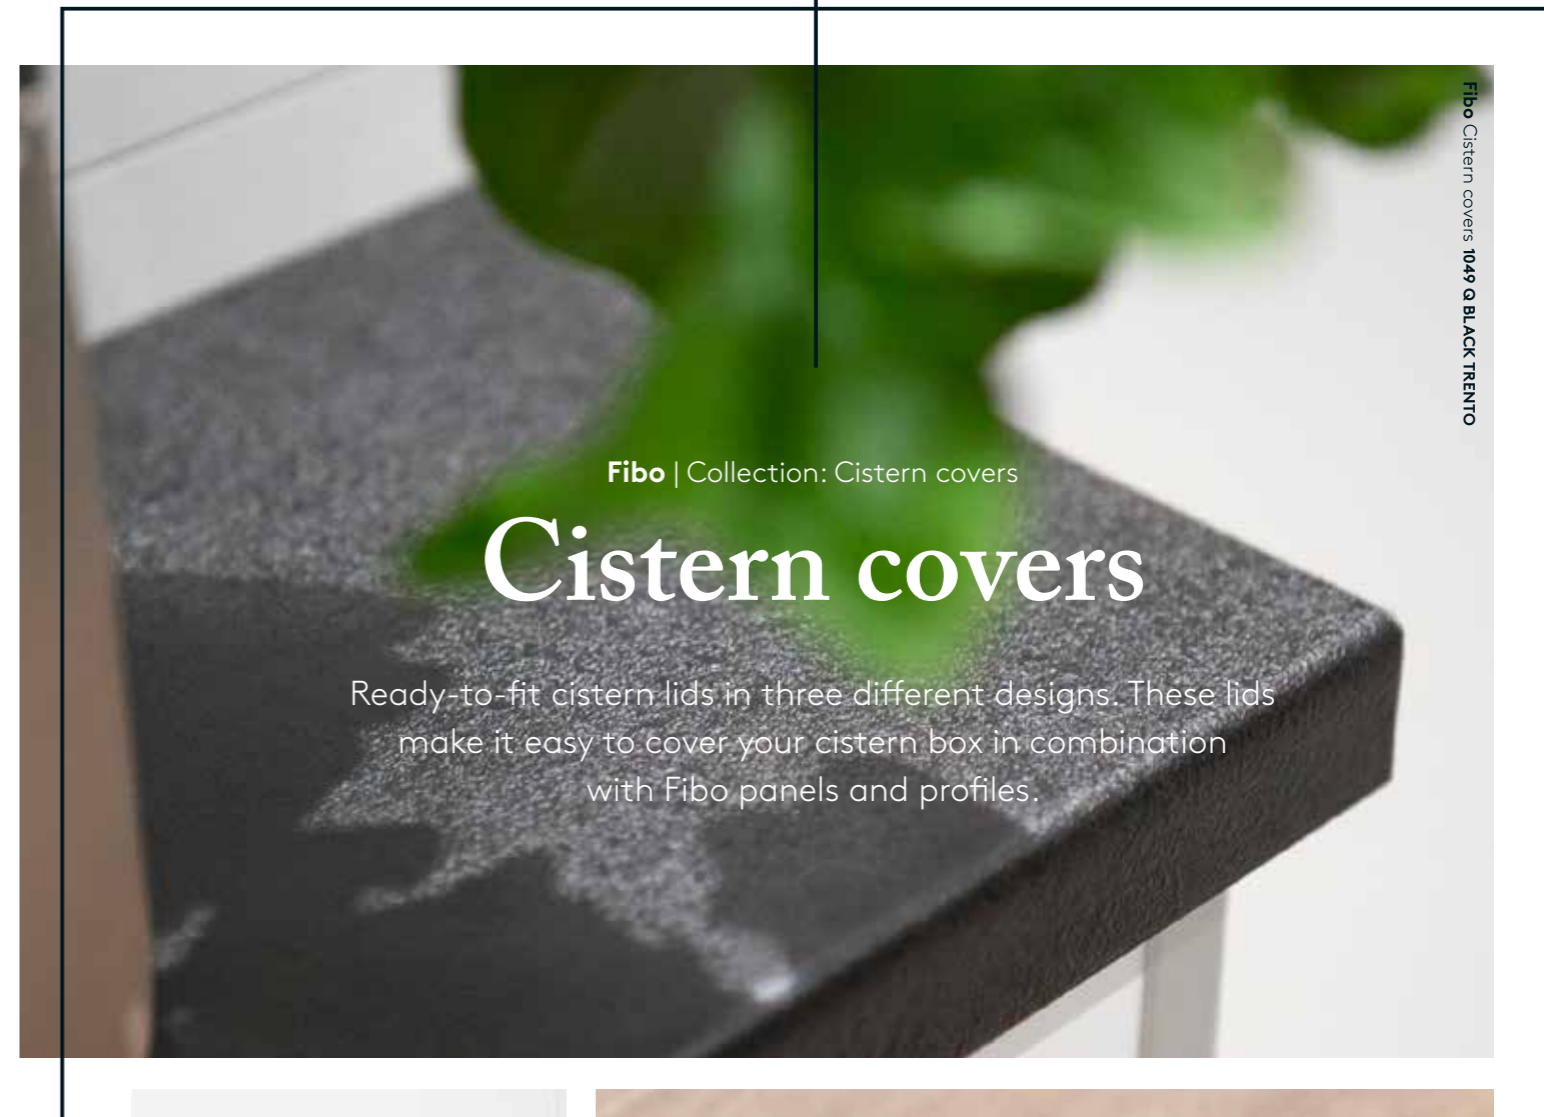

Lids come in three versions: black stone, neutral white, and sawcut oak.

Forming part of the complete Fibo system, these covers can be glued or fixed to the top of the cistern box.

Fibo | Cistern Lid covers, 29x300x600 mm
Decor selection