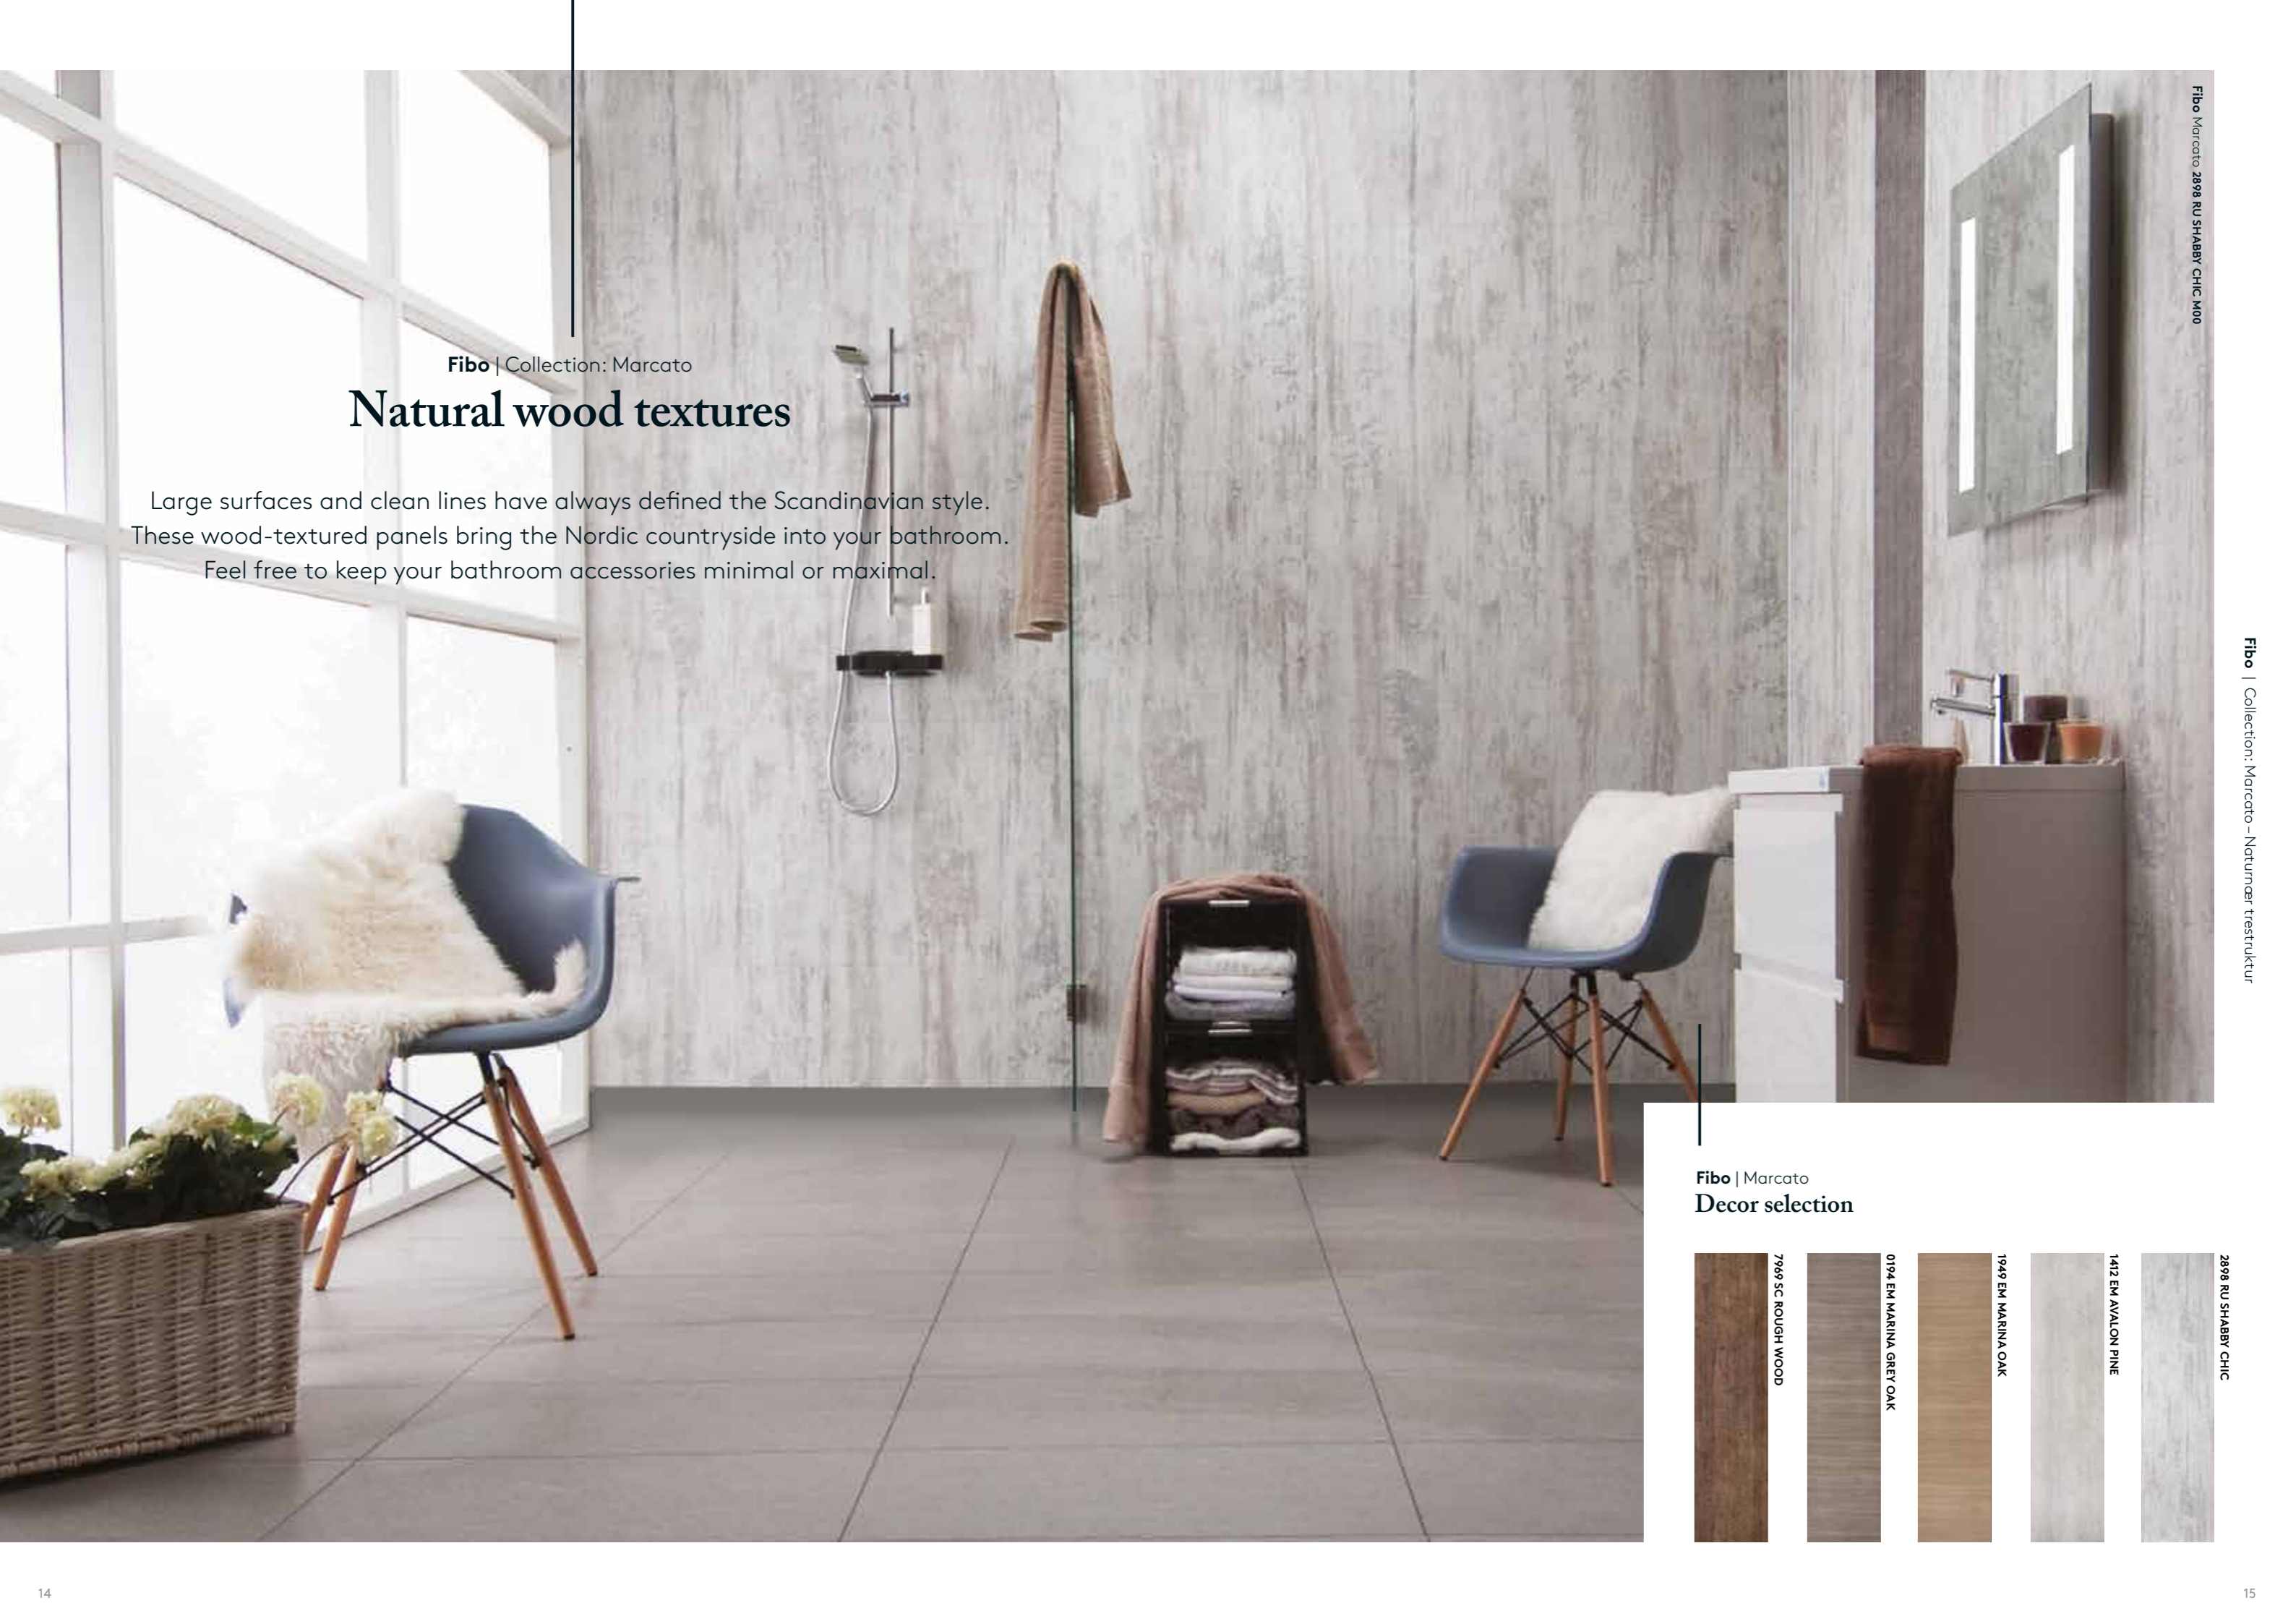

Fibo | Collection: Marcato

Natural wood textures

Large surfaces and clean lines have always defined the Scandinavian style. These wood-textured panels bring the Nordic countryside into your bathroom. Feel free to keep your bathroom accessories minimal or maximal.

Fibo Marcato 2898 RU SHABBY CHIC M00

Fibo | Collection: Marcato - Naturnær træstruktur

Fibo | Marcato Decor selection