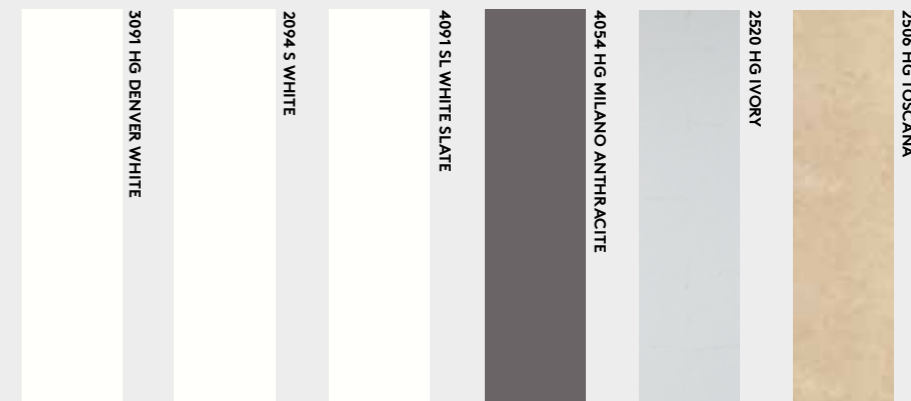

Fibo | Fortissimo Decor selection