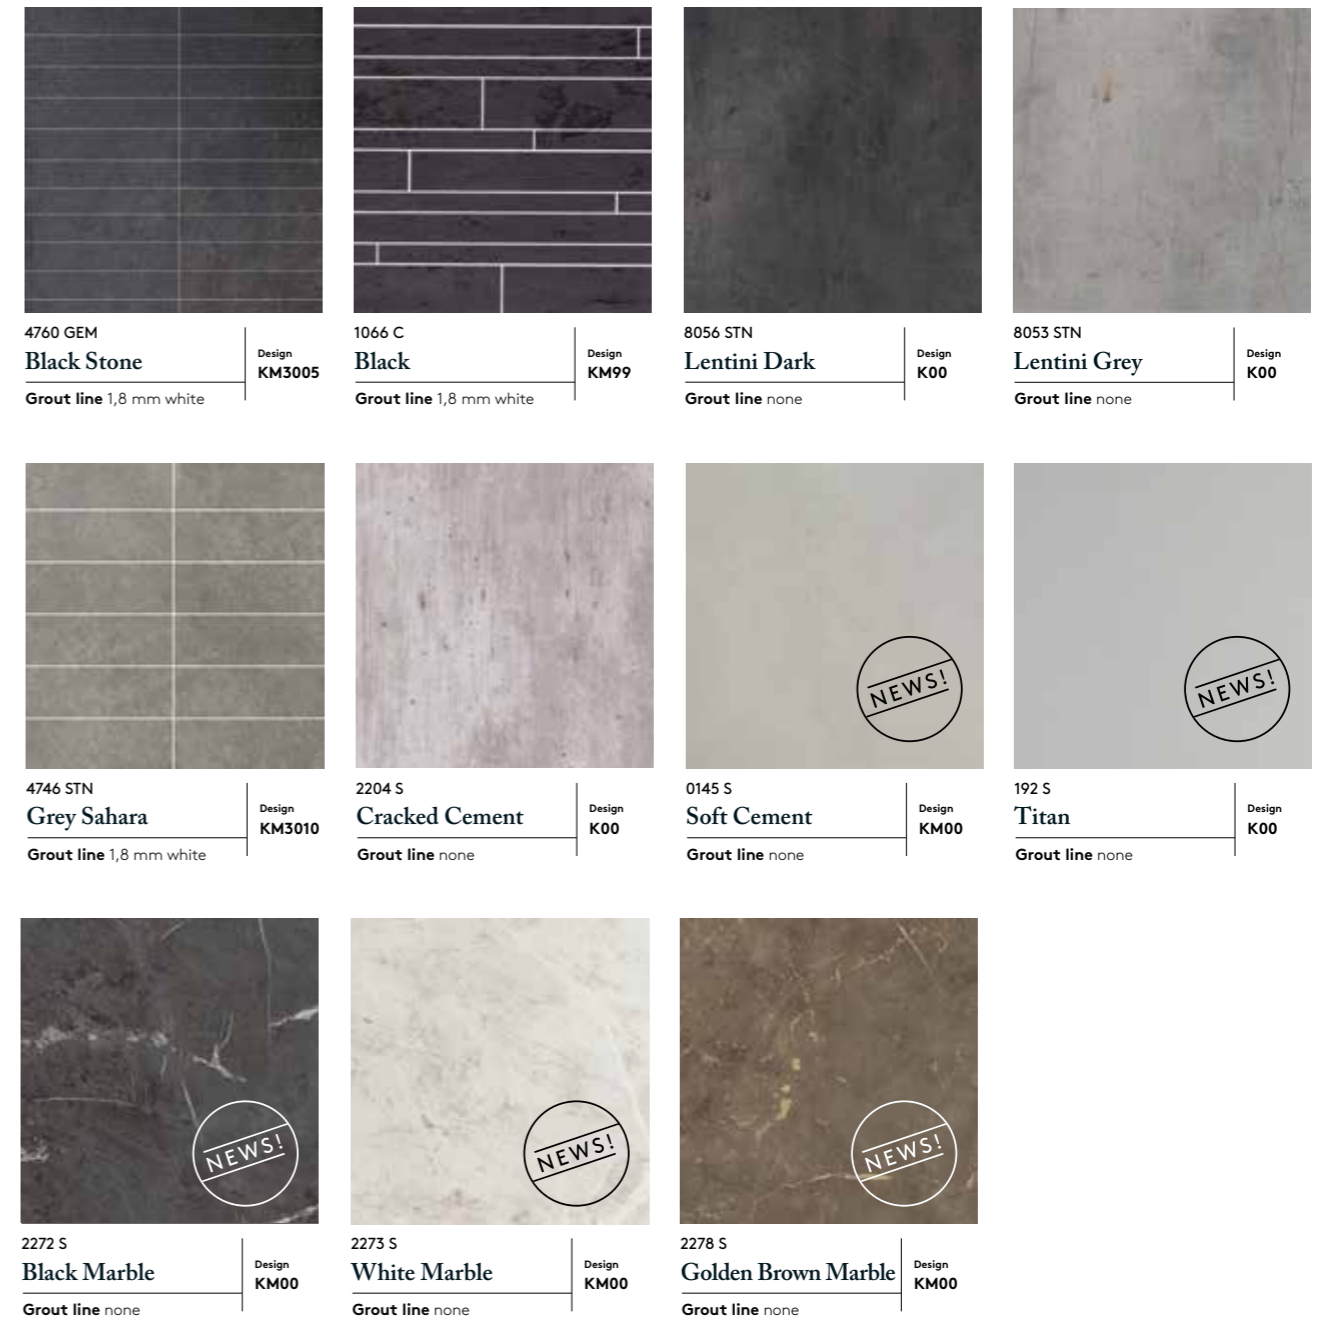

The possibilities are endless, and we recommend experimenting to find a solution that suits you and your kitchen.

Fibo | Kitchen Board - Collection overview

Kitchen Board design | 1,8 mm or 3,5 mm grout line, grey og white grout line colour.