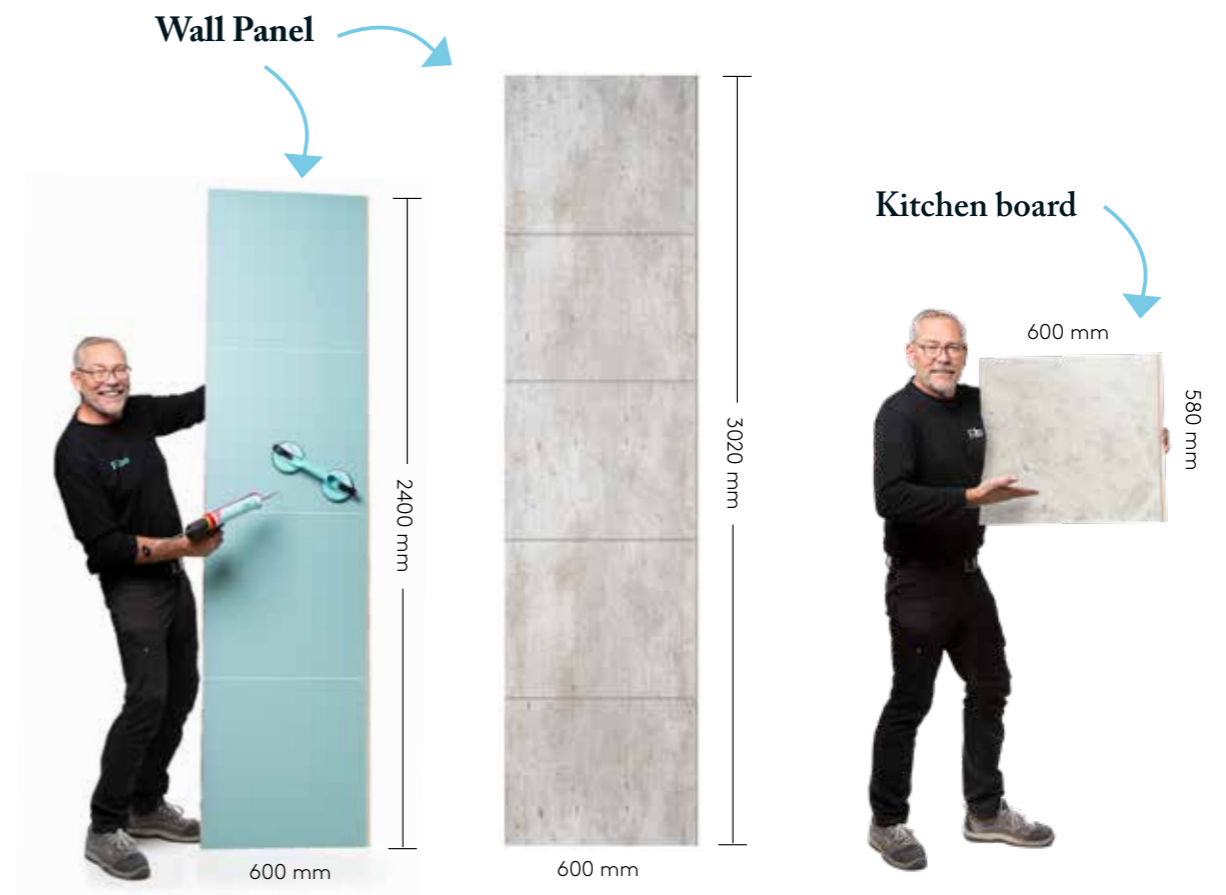

Fibo | Focus on innovation

Despite our humble beginnings, Fibo's focus on innovation has always been our biggest driving force. In wet rooms there is no room for error. Even though you might just be sprucing up a small bathroom, it is reassuring to know that master builders, public sector developers and professional tradespeople all choose Fibo.

Fibo | About Fibo

Build a quality bathroom or kitchen with wall panels from Fibo

Fibo is engaged in ongoing product development and is always looking to tailor its products to meet its customers' needs. You can mix and match styles to suit your personal taste. Design and quality go hand in hand.

Our panels are compliant with the European ETAG022 for wet rooms. No need for hassle with plaster, membrane or tiles. The panels can be screwed directly onto existing walls or stud walls. They are also easy to cut and adapt to your walls. All panels use our unique and patented AquaLock system and are easy to fit.

The smooth, strong surface is capable of withstanding direct water exposure and big temperature fluctuations, and the panels are easy to wipe down and keep clean. Just follow the simple fitting instructions, and you're guaranteed a wall that will last for years.