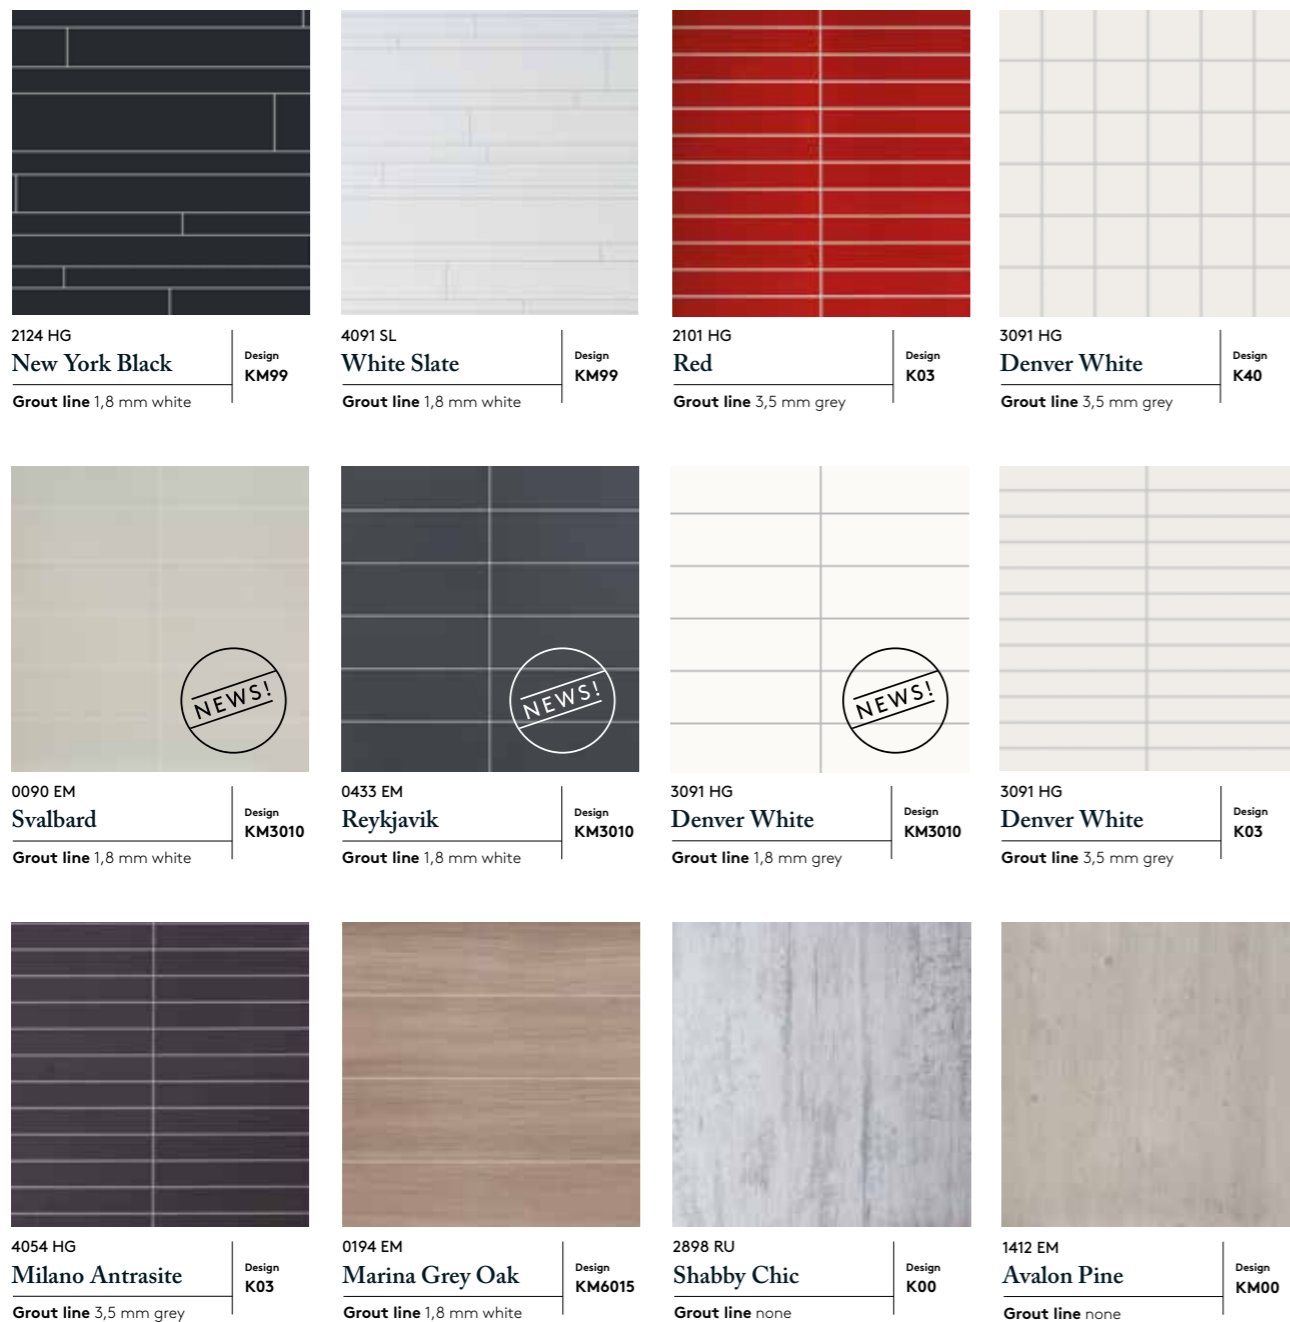

Collection overview Kitchen Board

Panel size | 11x600x580 mm

Our Kitchen Board collection comes in a standard size (600 mm x 580 mm), but don't forget that the panels can also be combined with full length panels.

The possibilities are endless, and we recommend experimenting to find a solution that suits you and your kitchen.