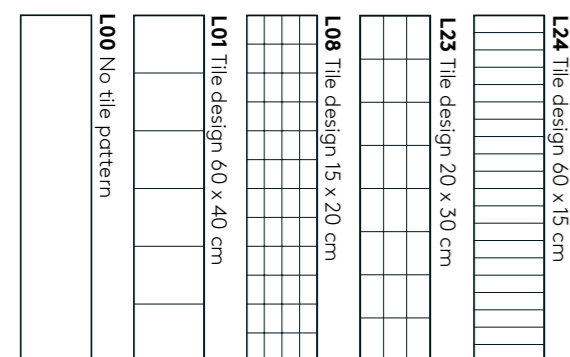

Extra long lengths | 3020 mm length. Offered in both L-design: 3,5 mm groutline or LM-design: 1,8 mm grout line.

2094 S White NCS S 0500-N Grout line: Grey Fortissimo: L00, L01, L08, L23 Design Marcato: LM00, LM6030, LM6040, M6060	3091 HG Denver White NCS S 0500-N Grout line: Grey Design Fortissimo: L00, L01, L08, L23, L24 Design Marcato: LM00, LM6030, LM6040, LM6060	2204 S Cracked Cement Grout line: Grey Design Fortissimo: L00, L01 Design Marcato: LM00, LM6030, LM6040, LM6060	2145 S Grey Cement Grout line: Grey Design Marcato: LM00, LM6030, LM6060
1091 S Rhodos White NCS S 0500-N Grout line: Grey Design Marcato: LM00, LM6030, LM6060	1412 EM Avalon Pine Grout line: Grey Design Marcato: LM00, LM6030, LM6060	0090 EM Svalbard NCS S 1502-G50Y Grout line: White Design Marcato: LM00, LM6030, LM6060	0530 EM Kingston NCS S 3020-B50G Grout line: White Design Marcato: LM00, LM6030, LM6060

Extra long lengths without grout lines | Offered in both 2720 mm and 3020 mm length.

172 S Polar Grey NCS S 1502-G Grout line: None Design: L00	192 S Titan Grout line: None Design: L00	110 S White NCS S 0500-N Grout line: None Design: L00

Please note: The colours may differ slightly from the actual product.

Abbreviations for surface structures on the panels:
HG = High Gloss, S = Silk, EM = Extra matt

L-design | 3,5 mm, grey grout line.