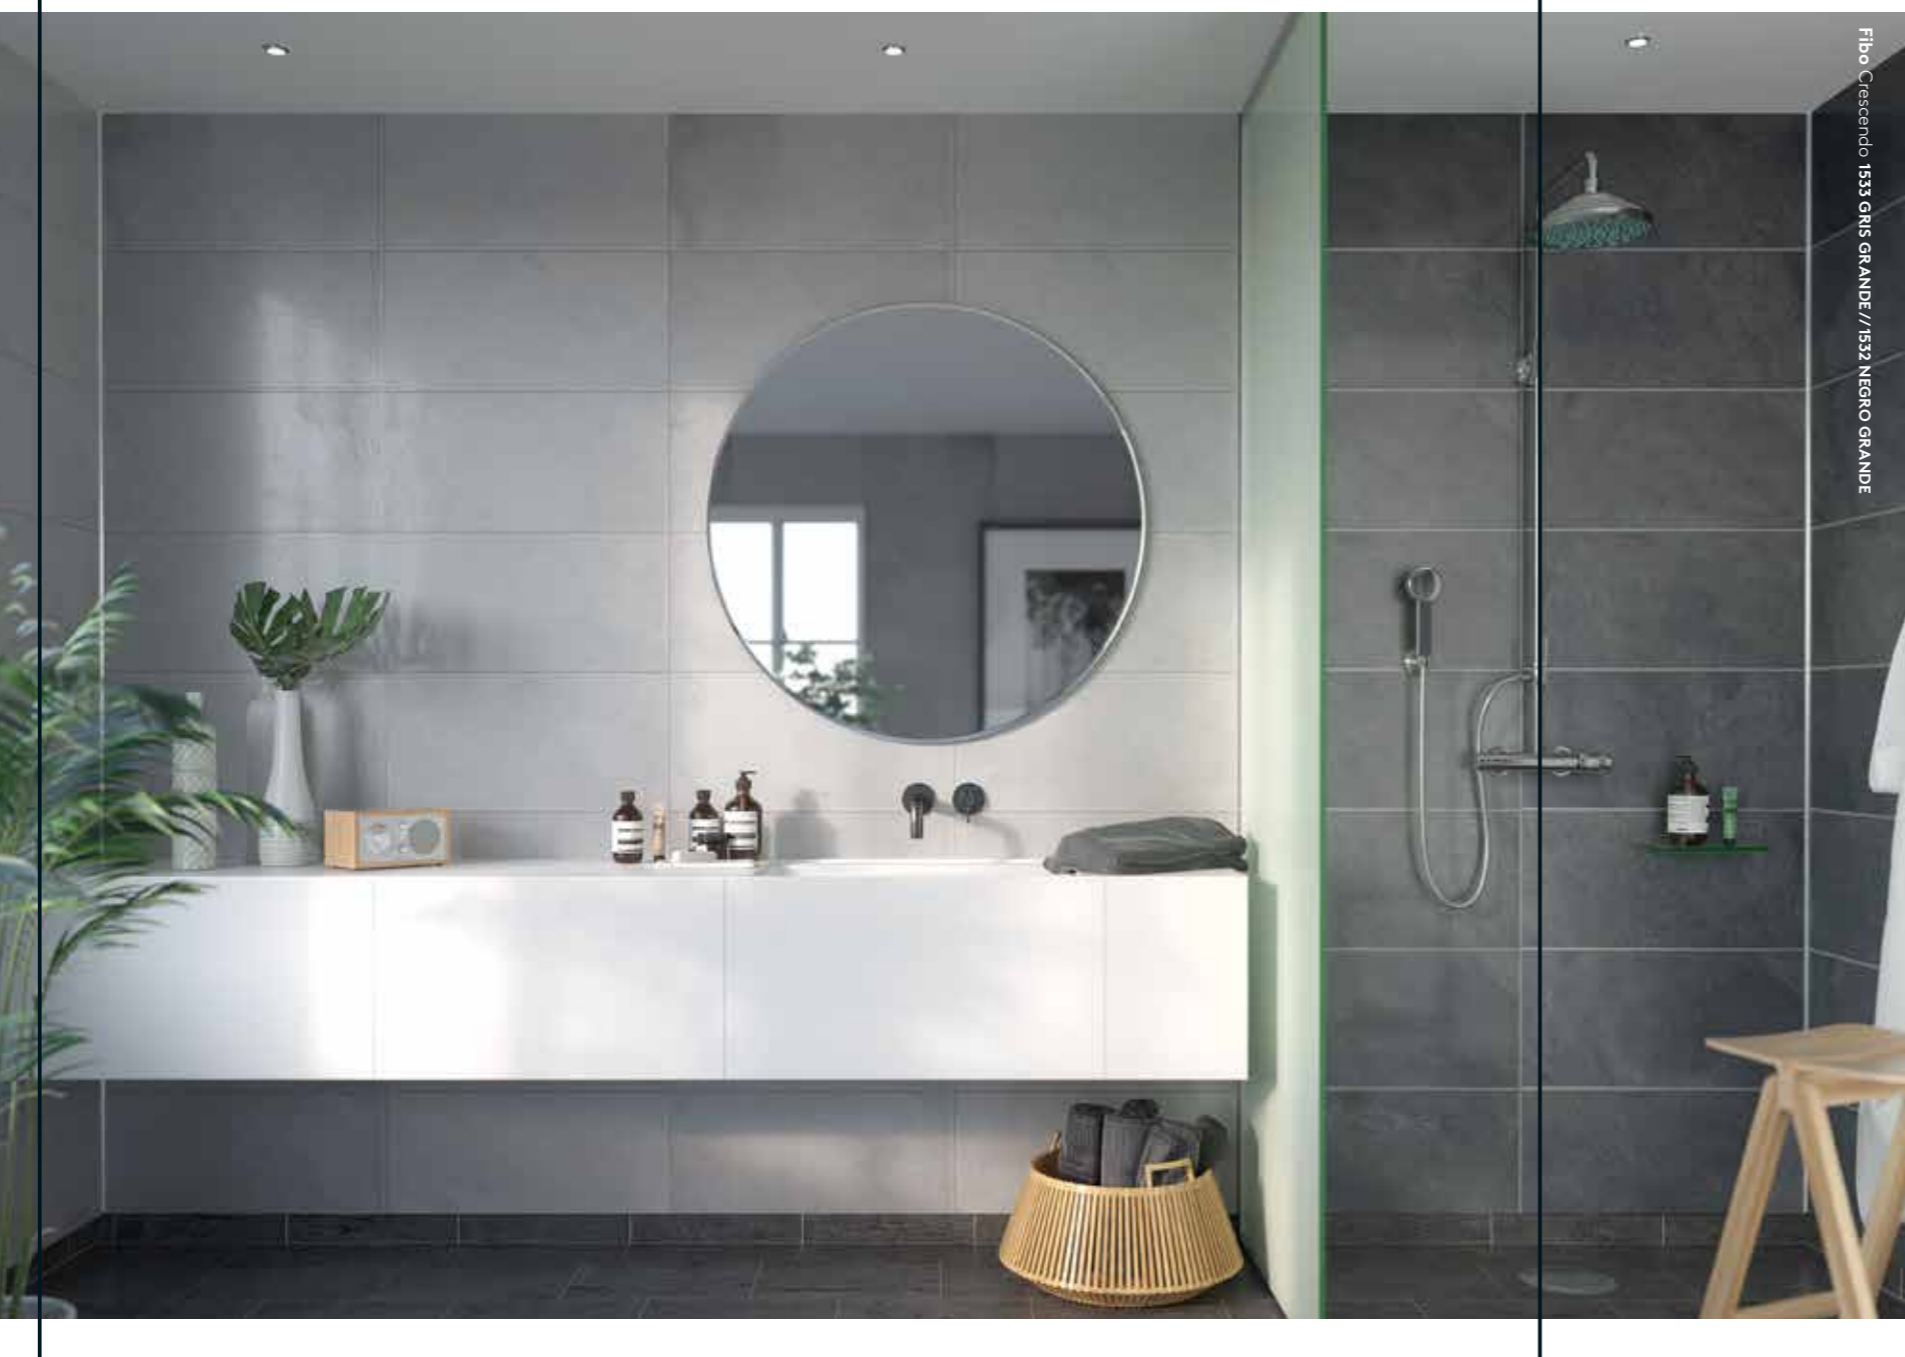

Fibo | Collection: Crescendo

Collection: Crescendo

Create a relaxing atmosphere in your bathroom with Crescendo – the collection that we are most proud of: 100% three-dimensional panels!