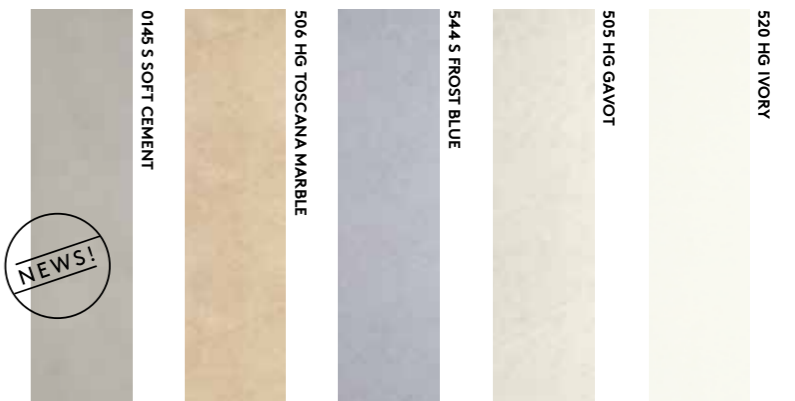

Fibo | Adagio Decor selection