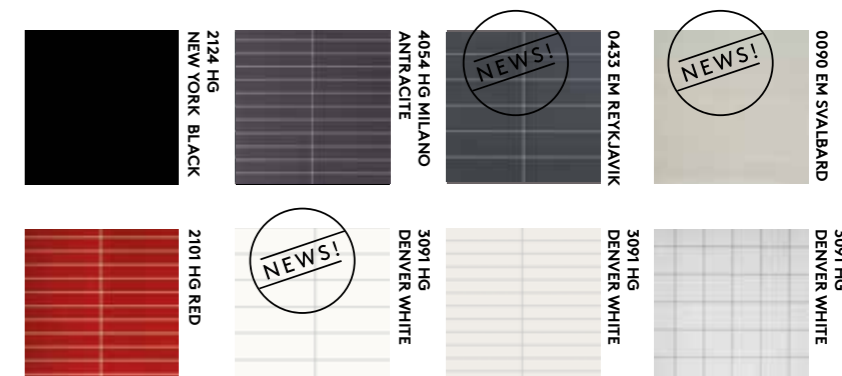

Fibo | Kitchen Board
Decor selection